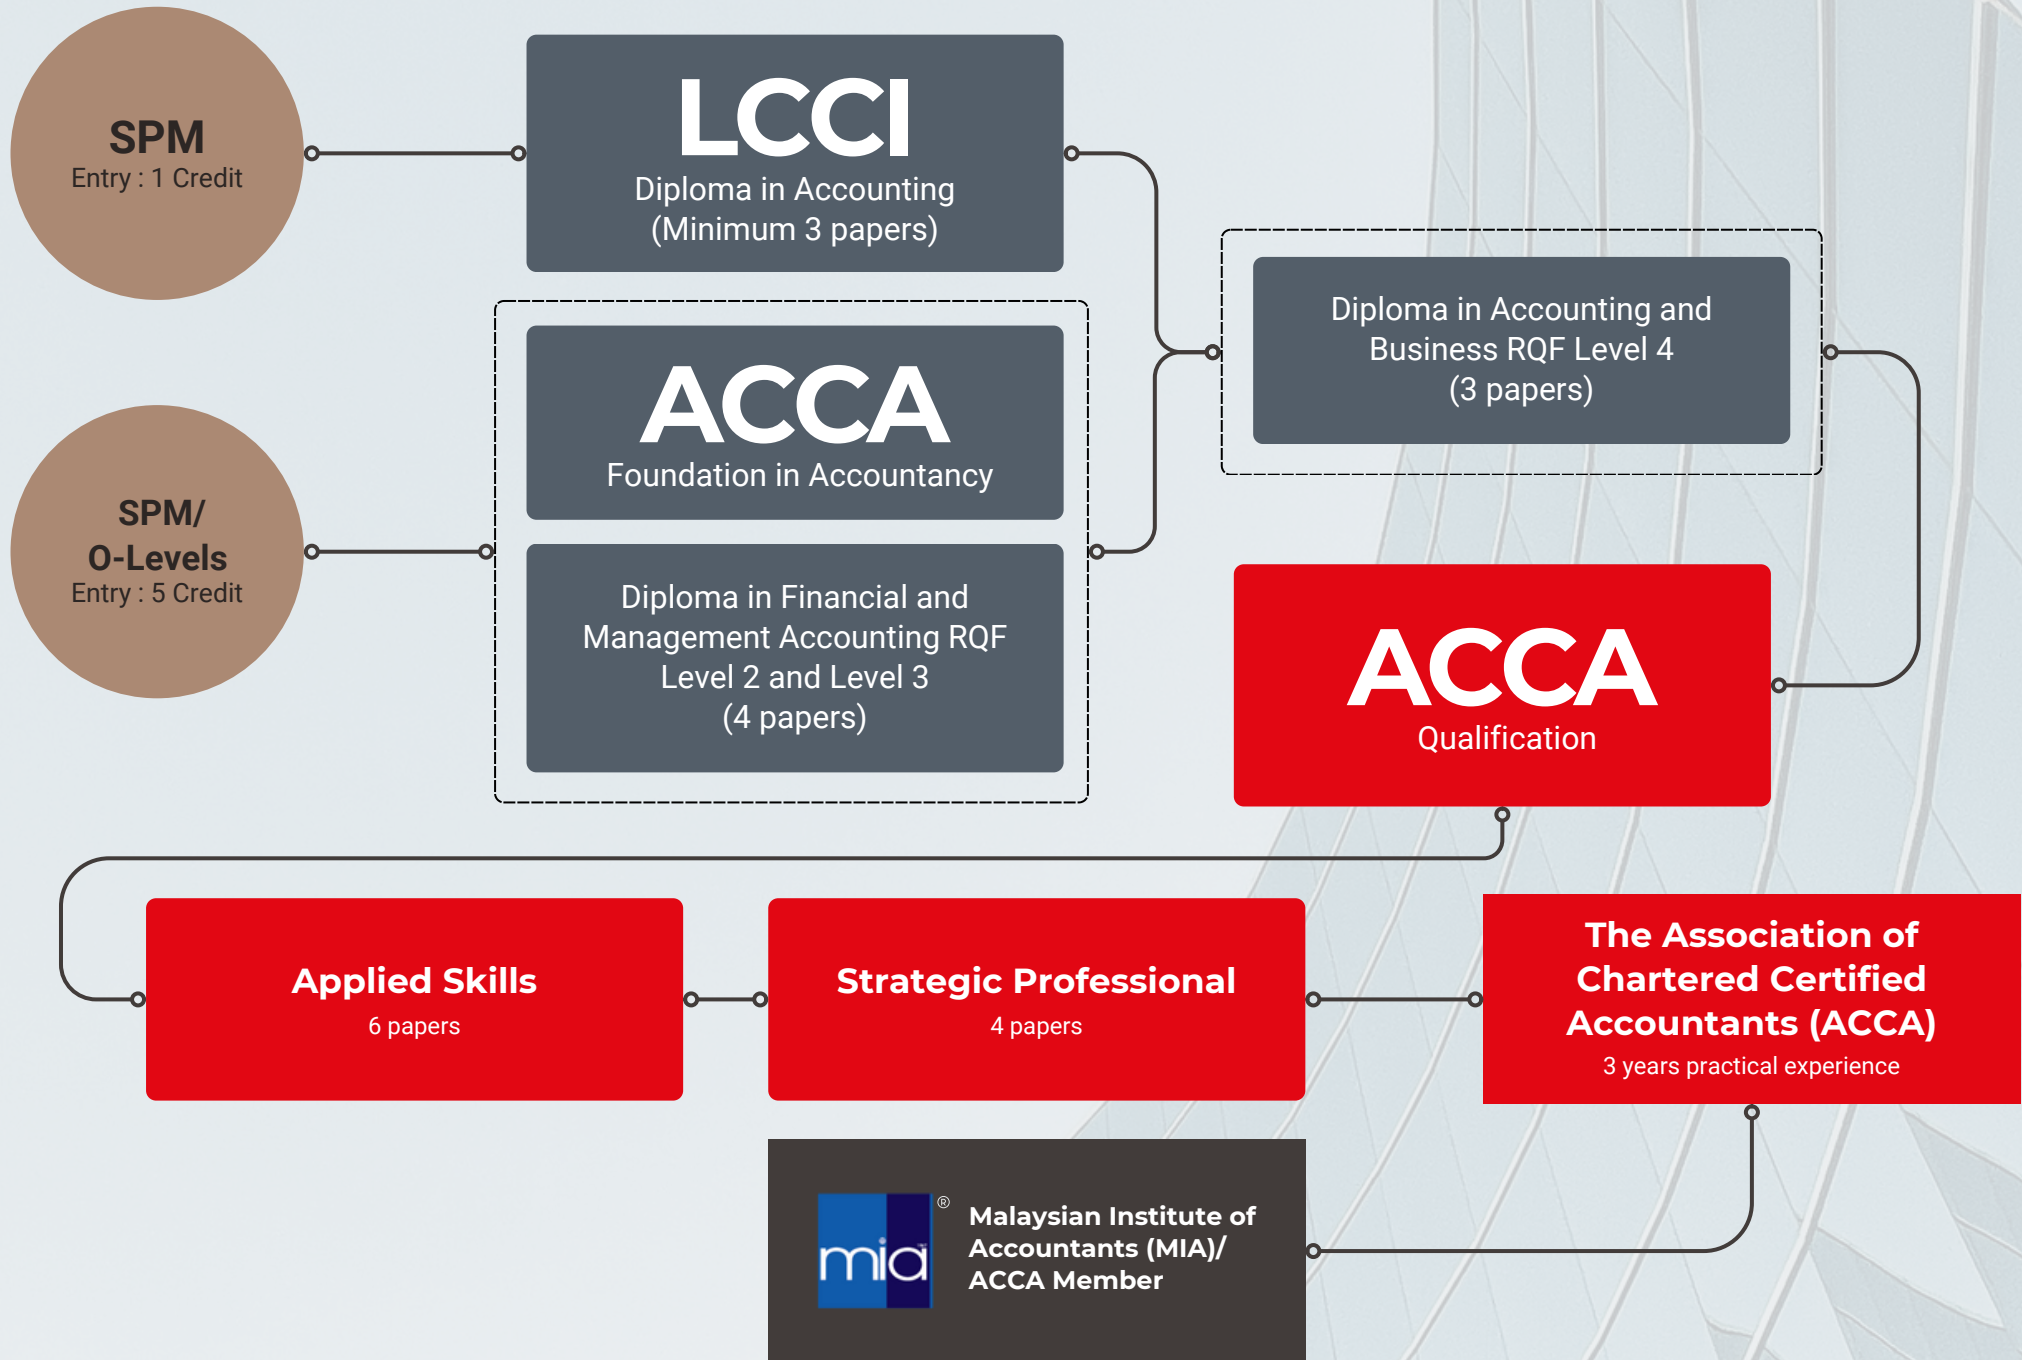

Pathways to be a Professional Accountant

EU INSTITUTE

No 38-40, Jalan 20/16A, Paramount Garden, 46300
Petaling Jaya, Selangor, Malaysia
TEL: 03-7875 6279, 03-7875 9137, 03-7865 4668
www.euinstitute.edu.my